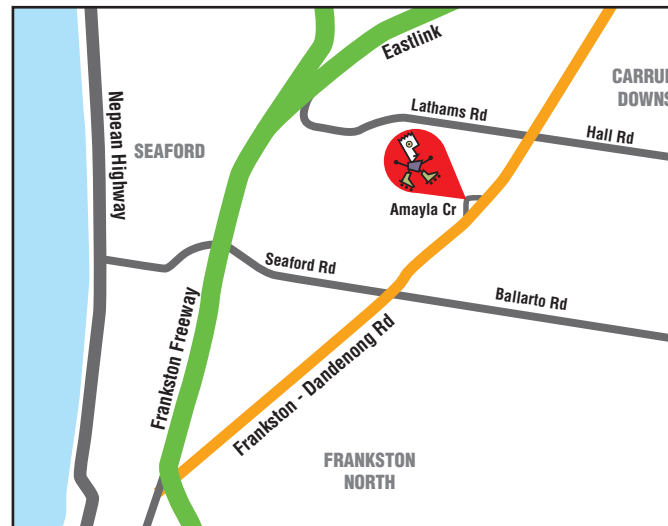

Private Bookings

Skateworld is available for private parties, fundraisers, presentations etc. at $250.00 per hour. Please contact the Manager for details.